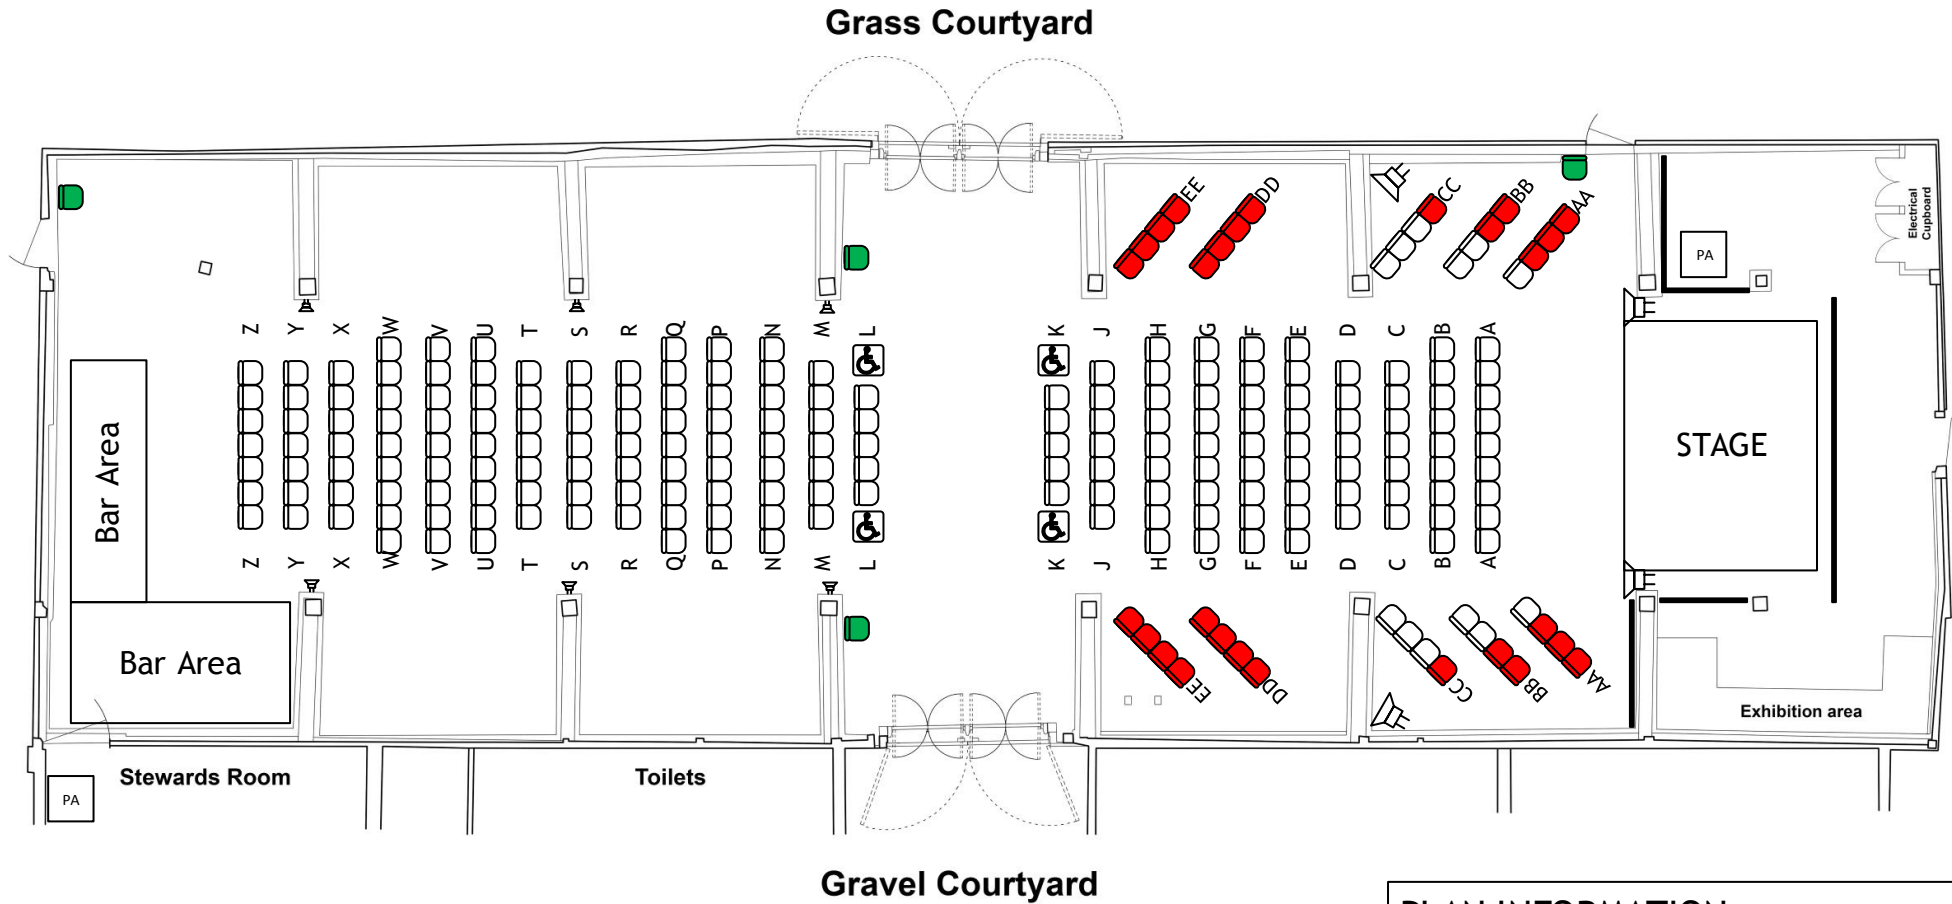

# Great Barn, Manor Farm Complex, Ruislip

## Theatre Plan 1 - 236 seated

**PLAN INFORMATION**

- Standard Seats: 200
- ♿ Wheelchair Spaces: 4
- Restricted View Seats: 28
- Usher Seats: 4

Seated Capacity: 236  
 Max Capacity: 350 people

Scale - 1:140