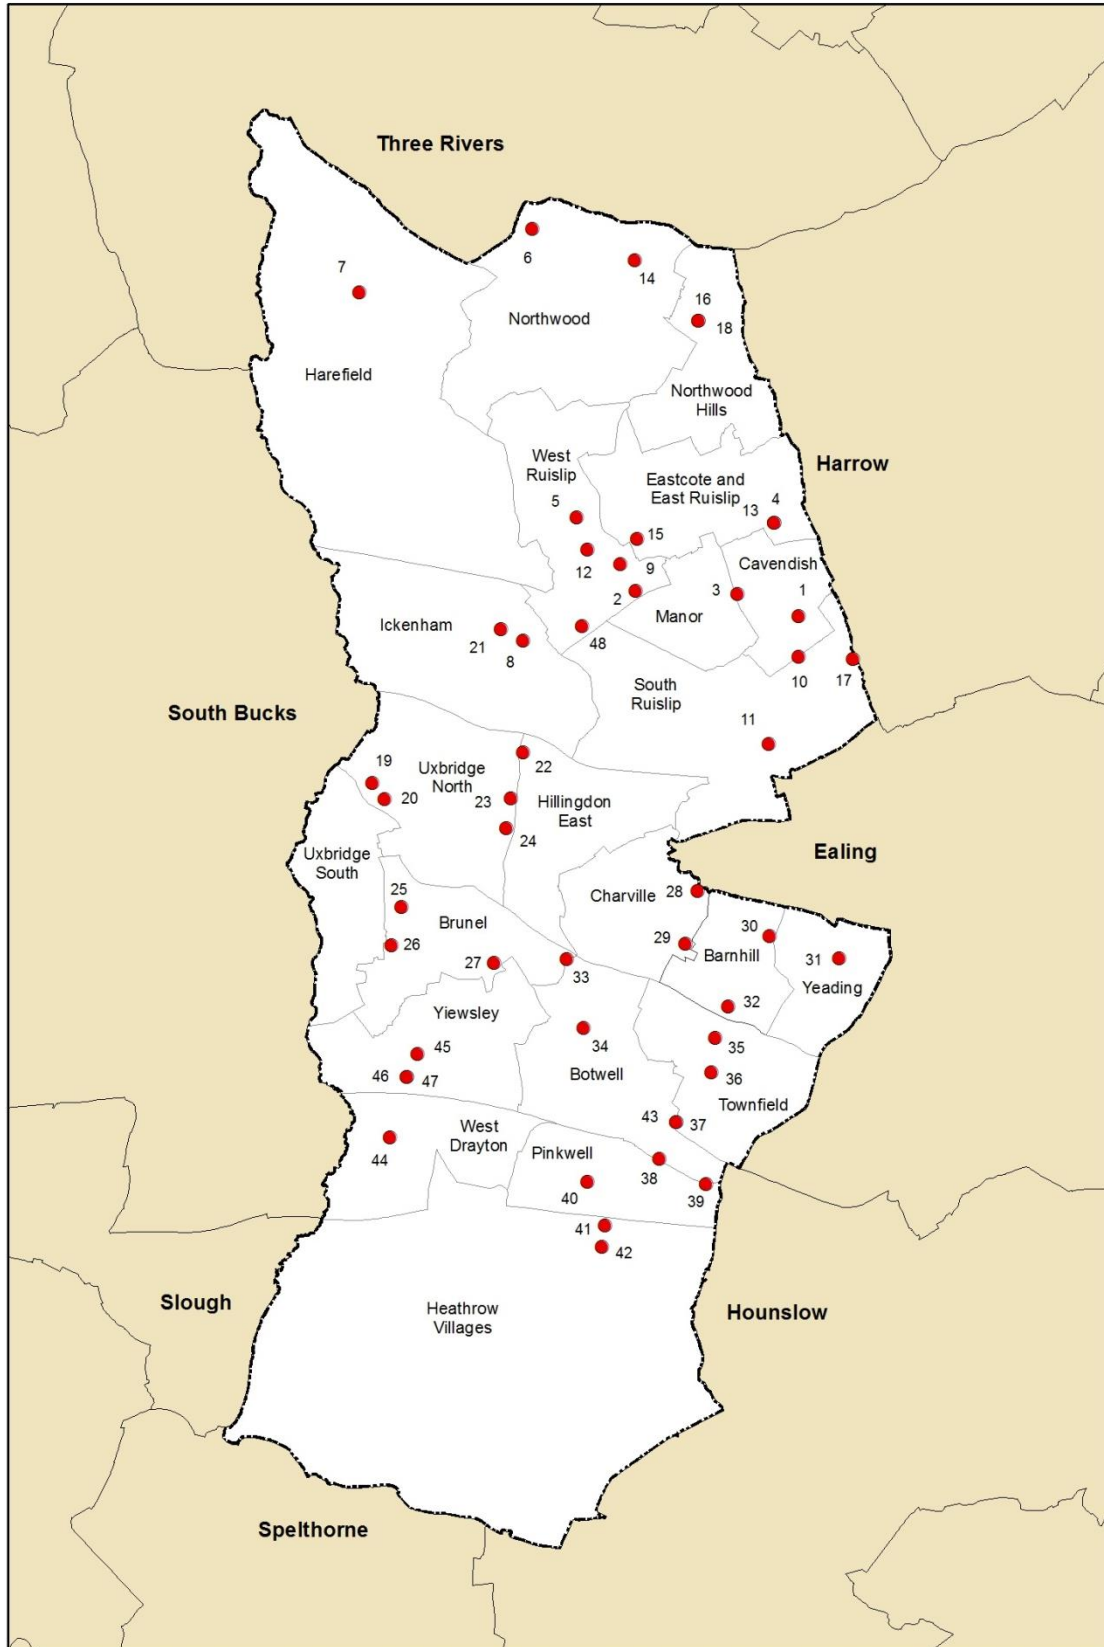

GP practices in Hillingdon

List of GP practices in Hillingdon

Key	Practice name
1	Oxford Drive Medical Centre
2	Wood Lane Medical Centre
3	Cedars Medical Centre
4	The Abbotsbury Practice
5	Dr Karim's Practice, Ladygate Lane
6	The Mountwood Surgery
7	The Harefield Practice
8	Swakeleys Medical Centre
9	King Edwards Medical Centre
10	Medical Centre, Queenswalk
11	Dr Siddiqui's, Walnut Way
12	Southcote Clinic
13	Devonshire Lodge
14	Eastbury Surgery
15	St Martin's Medical Centre
16	Acre Surgery
17	Acrefield Surgery
18	Carepoint Practice
19	Belmont Medical Centre
20	Uxbridge Health Centre
21	Wallasey Medical Centre
22	Hillingdon Health Centre
23	Oakland Medical Centre
24	Acorn Medical Centre

Key	Practice name
25	Brunel Medical Centre
26	Church Road Surgery
27	West London Medical Centre
28	Cedar Brook Practice
29	Pine Medical Centre
30	Yeading Court Surgery
31	Willow Tree Surgery
32	The Warren Practice
33	Parkview Surgery
34	Kingsway Surgery
35	Townfield Doctors Surgery
36	Kincora Doctor's Surgery
37	Hayes Town Medical Centre
38	Hayes Medical Centre
39	North Hyde Practice
40	Shakespeare Surgery
41	Heathrow Medical Centre
42	Glendale House Surgery
43	Orchard Practice
44	Medical Centre, The Green
45	Otterfield Medical Centre
46	Yiewsley Family Practice
47	The High Street Practice
48	St Martin's Medical Centre