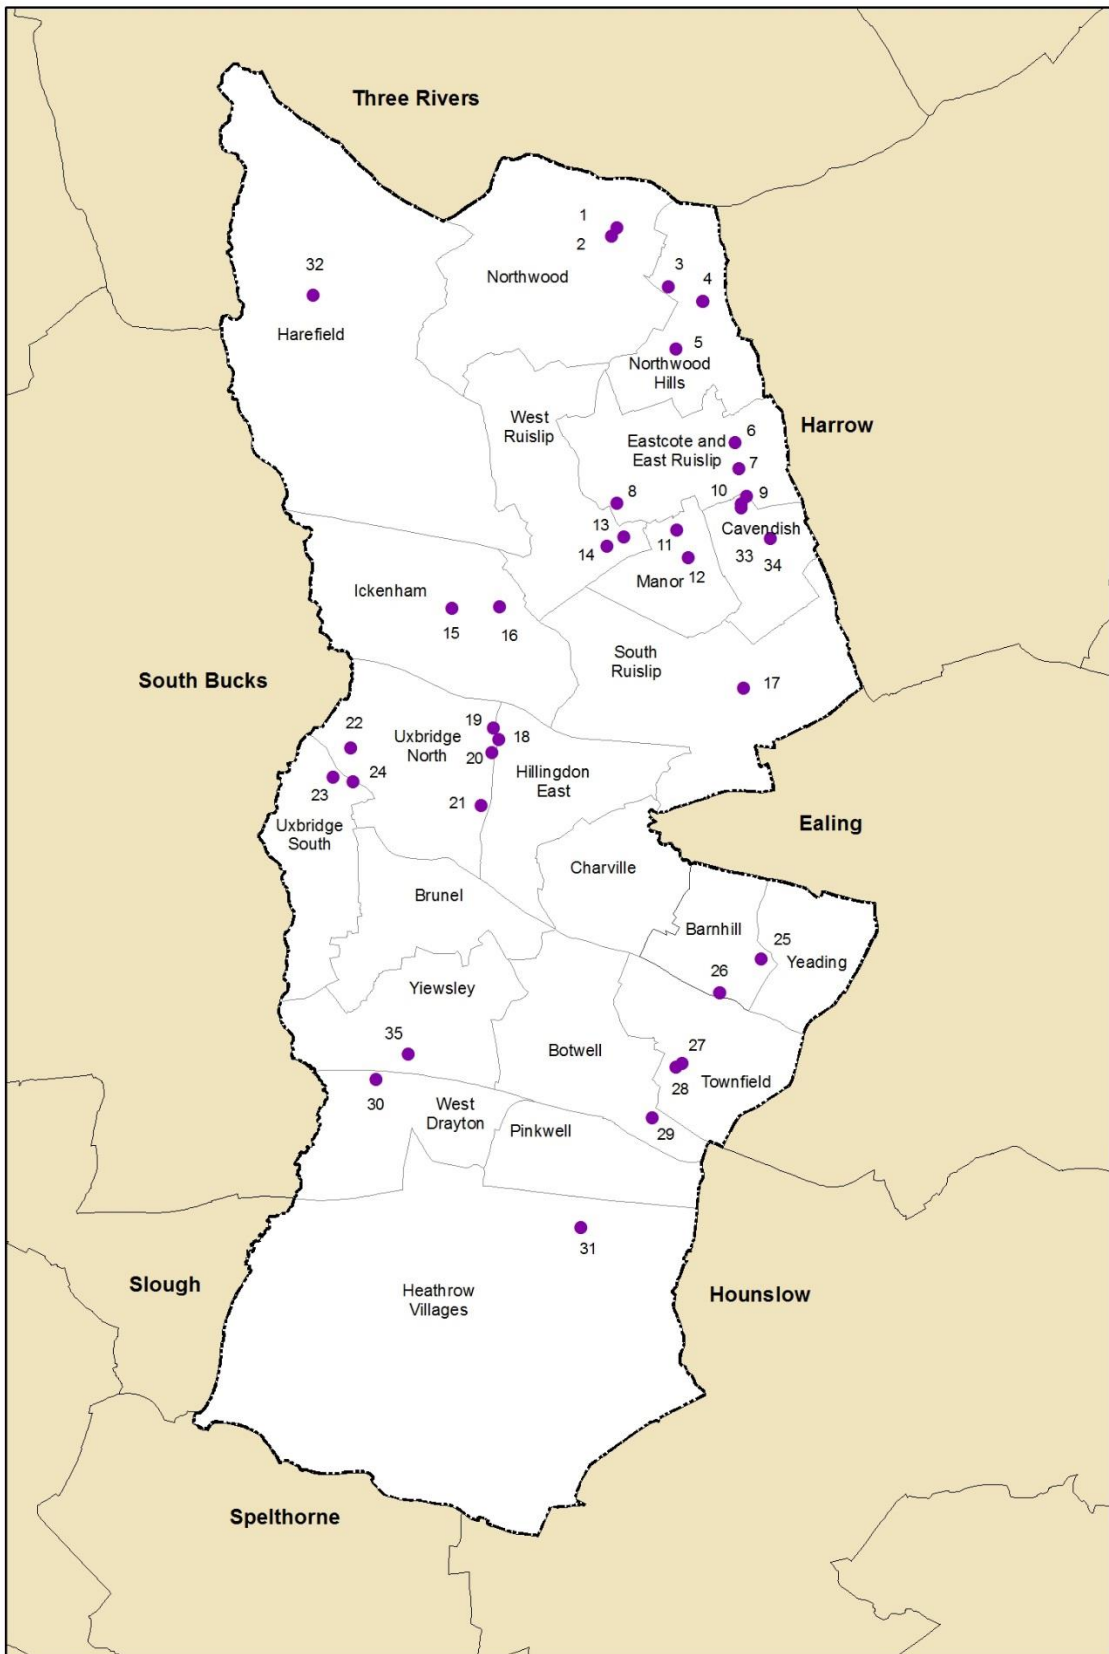

Dental practices in Hillingdon

Key	Dental Practice	Address	Location
1	Dental Design Studio	1 Murray Road	Northwood
2	Northwood Dental Practice	7 Station Approach	Northwood
3	Northwood Hills Dental Clinic	35 Norwich Road	Northwood Hills
4	Oakdale Dental Practice	103 Pinner Road	Northwood Hills
5	Northwood Hills Dental Practice	141 Pinner Road	Northwood Hills
6	Field End Dental Clinic	70 Field End Road	Eastcote
7	Hillside Dental Care	27 Field End Road	Eastcote
8	Dental Surgery	33 Eastcote Road	Ruislip
9	Orchard Dental Care	6 Elm Avenue	Eastcote
10	Eastcote Dental Practice	154A Field End Road	Eastcote
11	Victoria Road Dental Clinic	105 Victoria Road	Ruislip Manor
12	Parkway Dental Practice	58A Park Way	Ruislip Manor
13	Dental Surgery	117 High Street	Ruislip
14	Kingsend Dental Health Clinic	34 Kingsend	Ruislip
15	Swakeleys Dental Practice	116 Swakeleys Road	Ickenham
16	Denpure Dental Care	77 Swakeleys Road	Ickenham
17	Ivory Dental Practice	40 Station Approach	South Ruislip
18	Campbell House Dental Practice	330 Long Lane	Hillingdon
19	Escentics Dental & Implant Centre	299 Long Lane	Hillingdon
20	Sweetcroft Dental Practice	267 Long Lane	Hillingdon
21	Court Drive Dental Practice	1A Court Drive	Hillingdon
22	Feel Good Dental Practice	77 Belmont Road	Uxbridge
23	Dental Surgery	15A Windsor Street	Uxbridge
24	I D H Ltd	278B High Street	Uxbridge
25	Yeading Lane Dental Practice	9 Yeading Lane	Yeading
26	Yeading Dental Care	1A Carlyon Road	Yeading
27	Dental Surgery	87A Coldharbour Lane	Hayes
28	130 Dental Centre	130 Coldharbour Lane	Hayes
29	Hayes Dental Practice	115 Station Road	Hayes
30	I D H Ltd	11 Station Road	West Drayton
31	Village Dental Practice	159 High Street	Harlington
32	Denstistry for You	16 High Street	Harefield
33	Practice Smiling	1 Morford Way	Cavendish
34	Dentistry at 388	388 Field End Road	Cavendish
35	West Drayton & Yiewsley Dental	2 Providence Road	Yiewsley