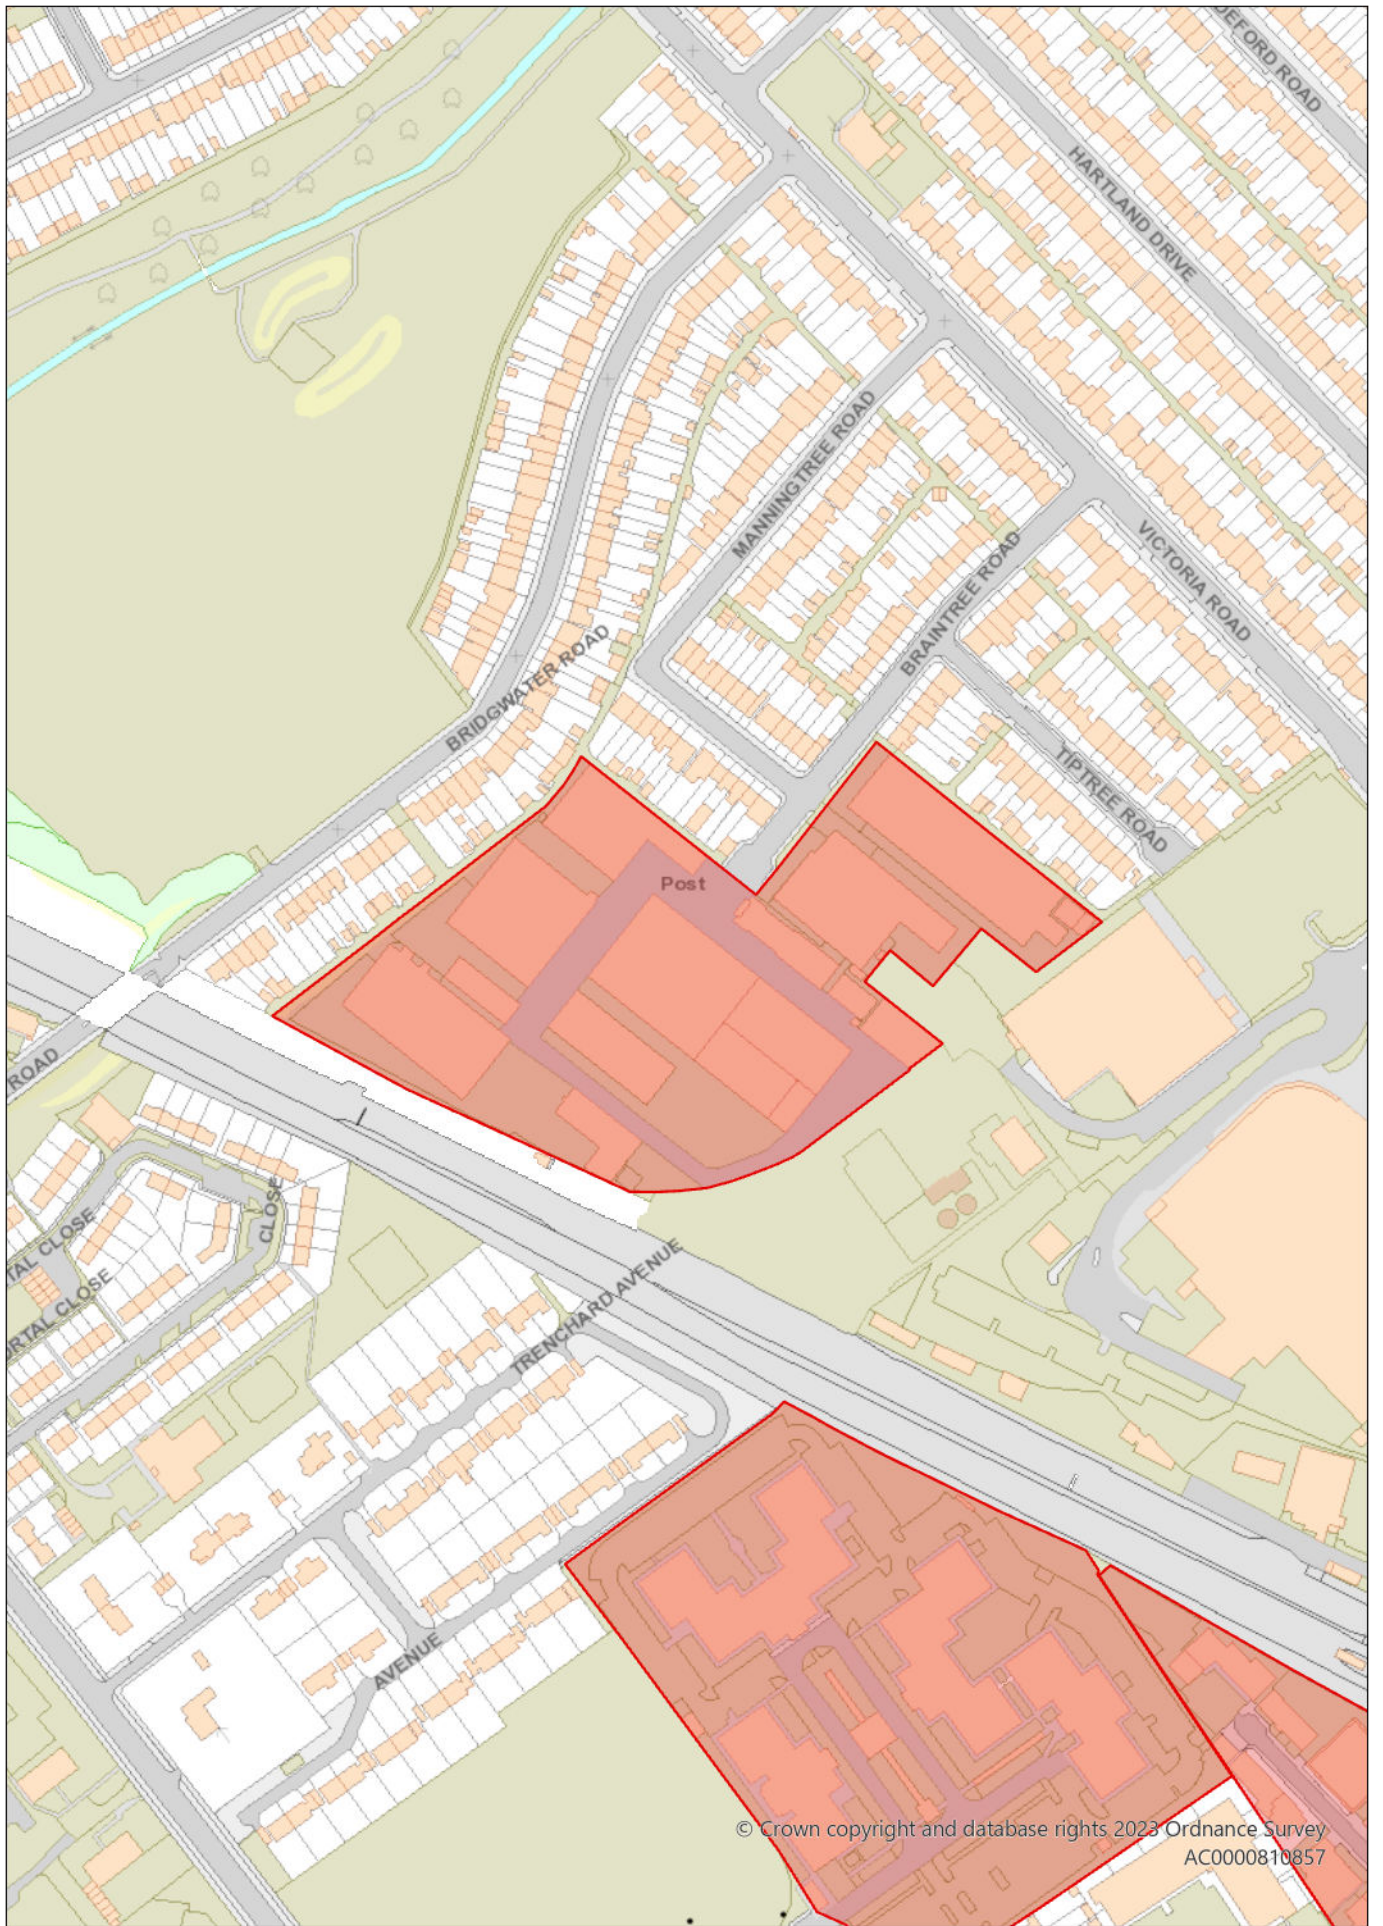

© Crown copyright and database rights 2023 Ordnance Survey
AC0000810857

Covert Farm, Heathrow
Locally Strategic Industrial Location

 Article 4 Direction Class MA

© Crown copyright and database rights 2023 Ordnance Survey
AC0000810857

**Packet Boat Lane
Locally Significant Industrial Site**

 Article 4 Direction Class MA

Braintree Road Industrial Area, South Ruislip
Locally Significant Industrial Site

 Article 4 Direction Class MA