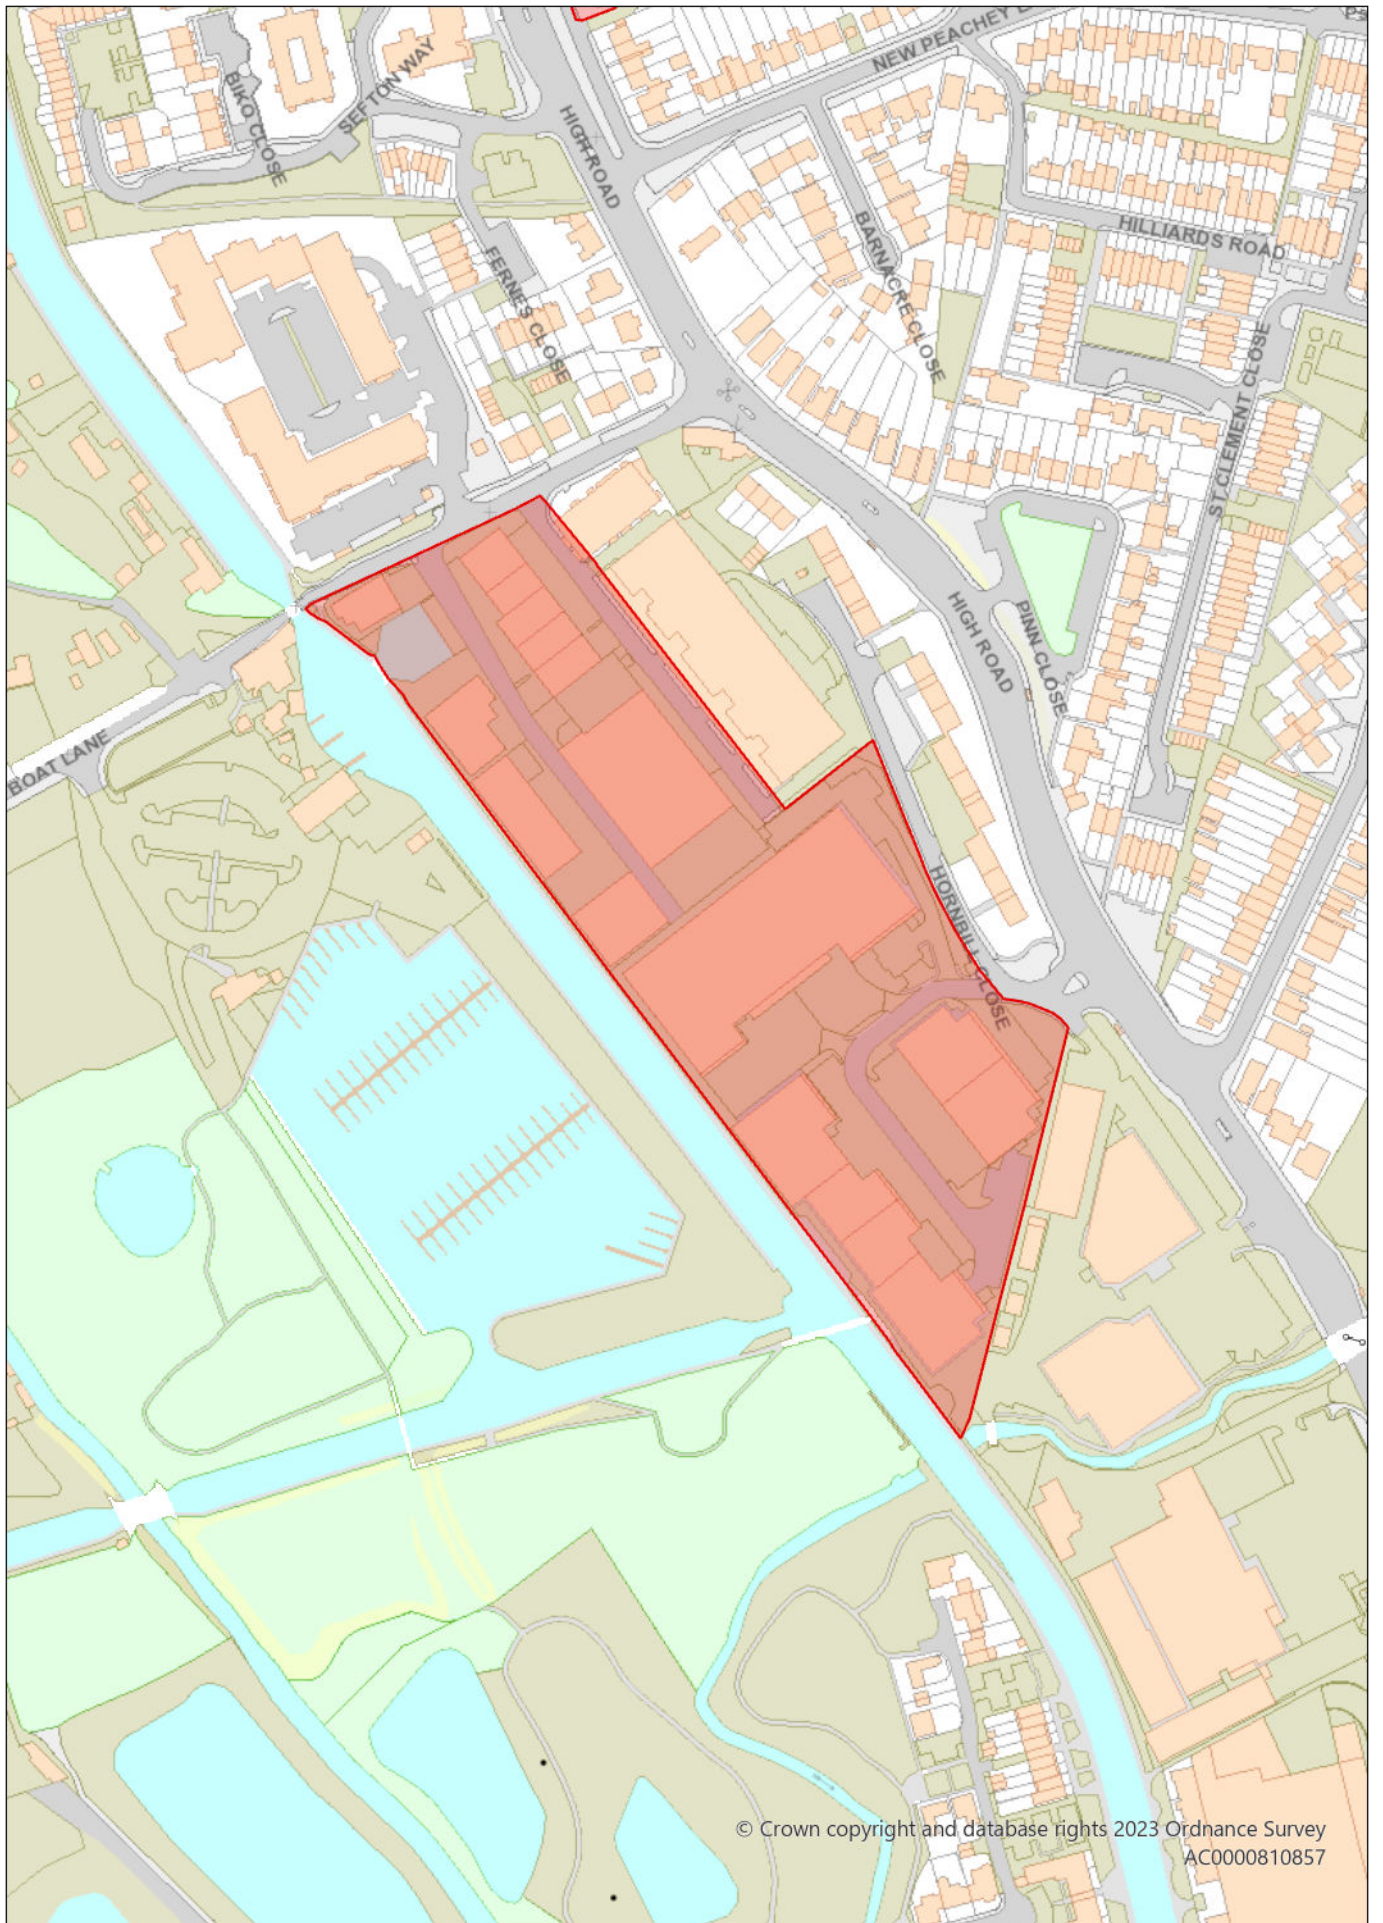

© Crown copyright and database rights 2023 Ordnance Survey
AC0000810857

Covert Farm, Heathrow
Locally Strategic Industrial Location

 Article 4 Direction Class MA

© Crown copyright and database rights 2023 Ordnance Survey
AC0000810857

**Packet Boat Lane
Locally Significant Industrial Site**

 Article 4 Direction Class MA

Braintree Road Industrial Area, South Ruislip
Locally Significant Industrial Site

 Article 4 Direction Class MA