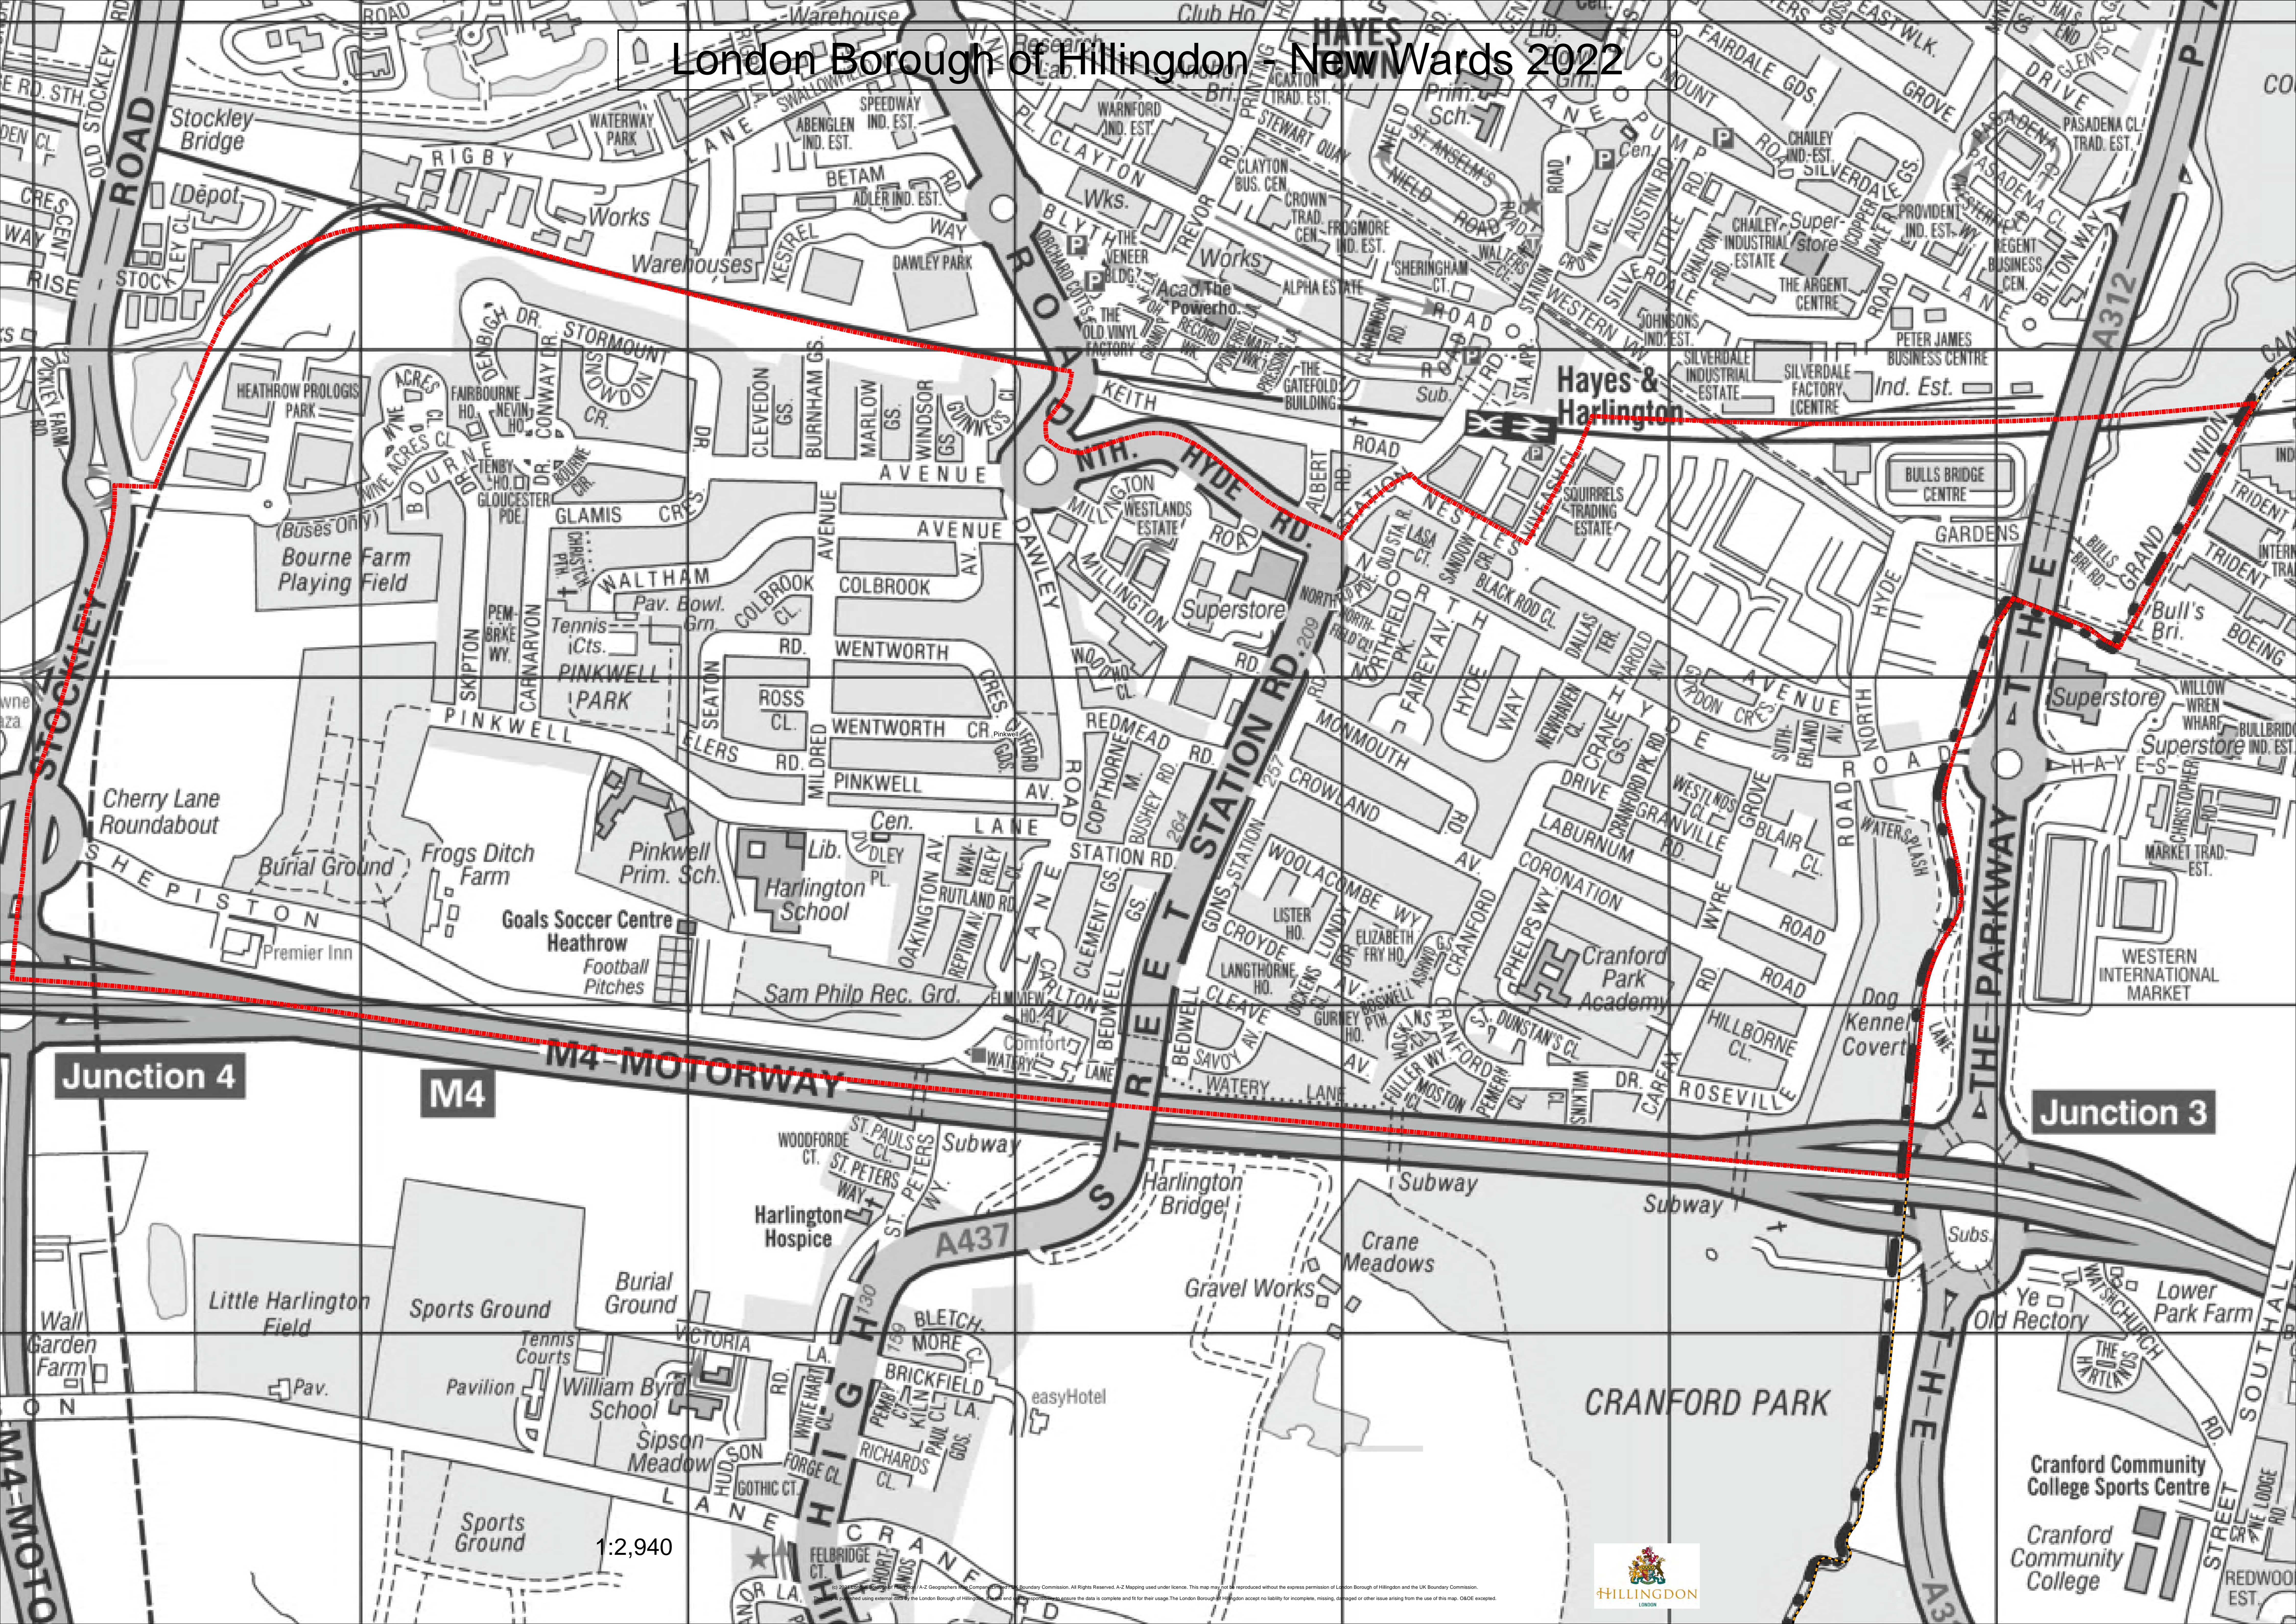

London Borough of Hillingdon - New Wards 2022

Junction 4

M4

M4-MOTORWAY

Junction 3

CRANFORD PARK

1:2,940