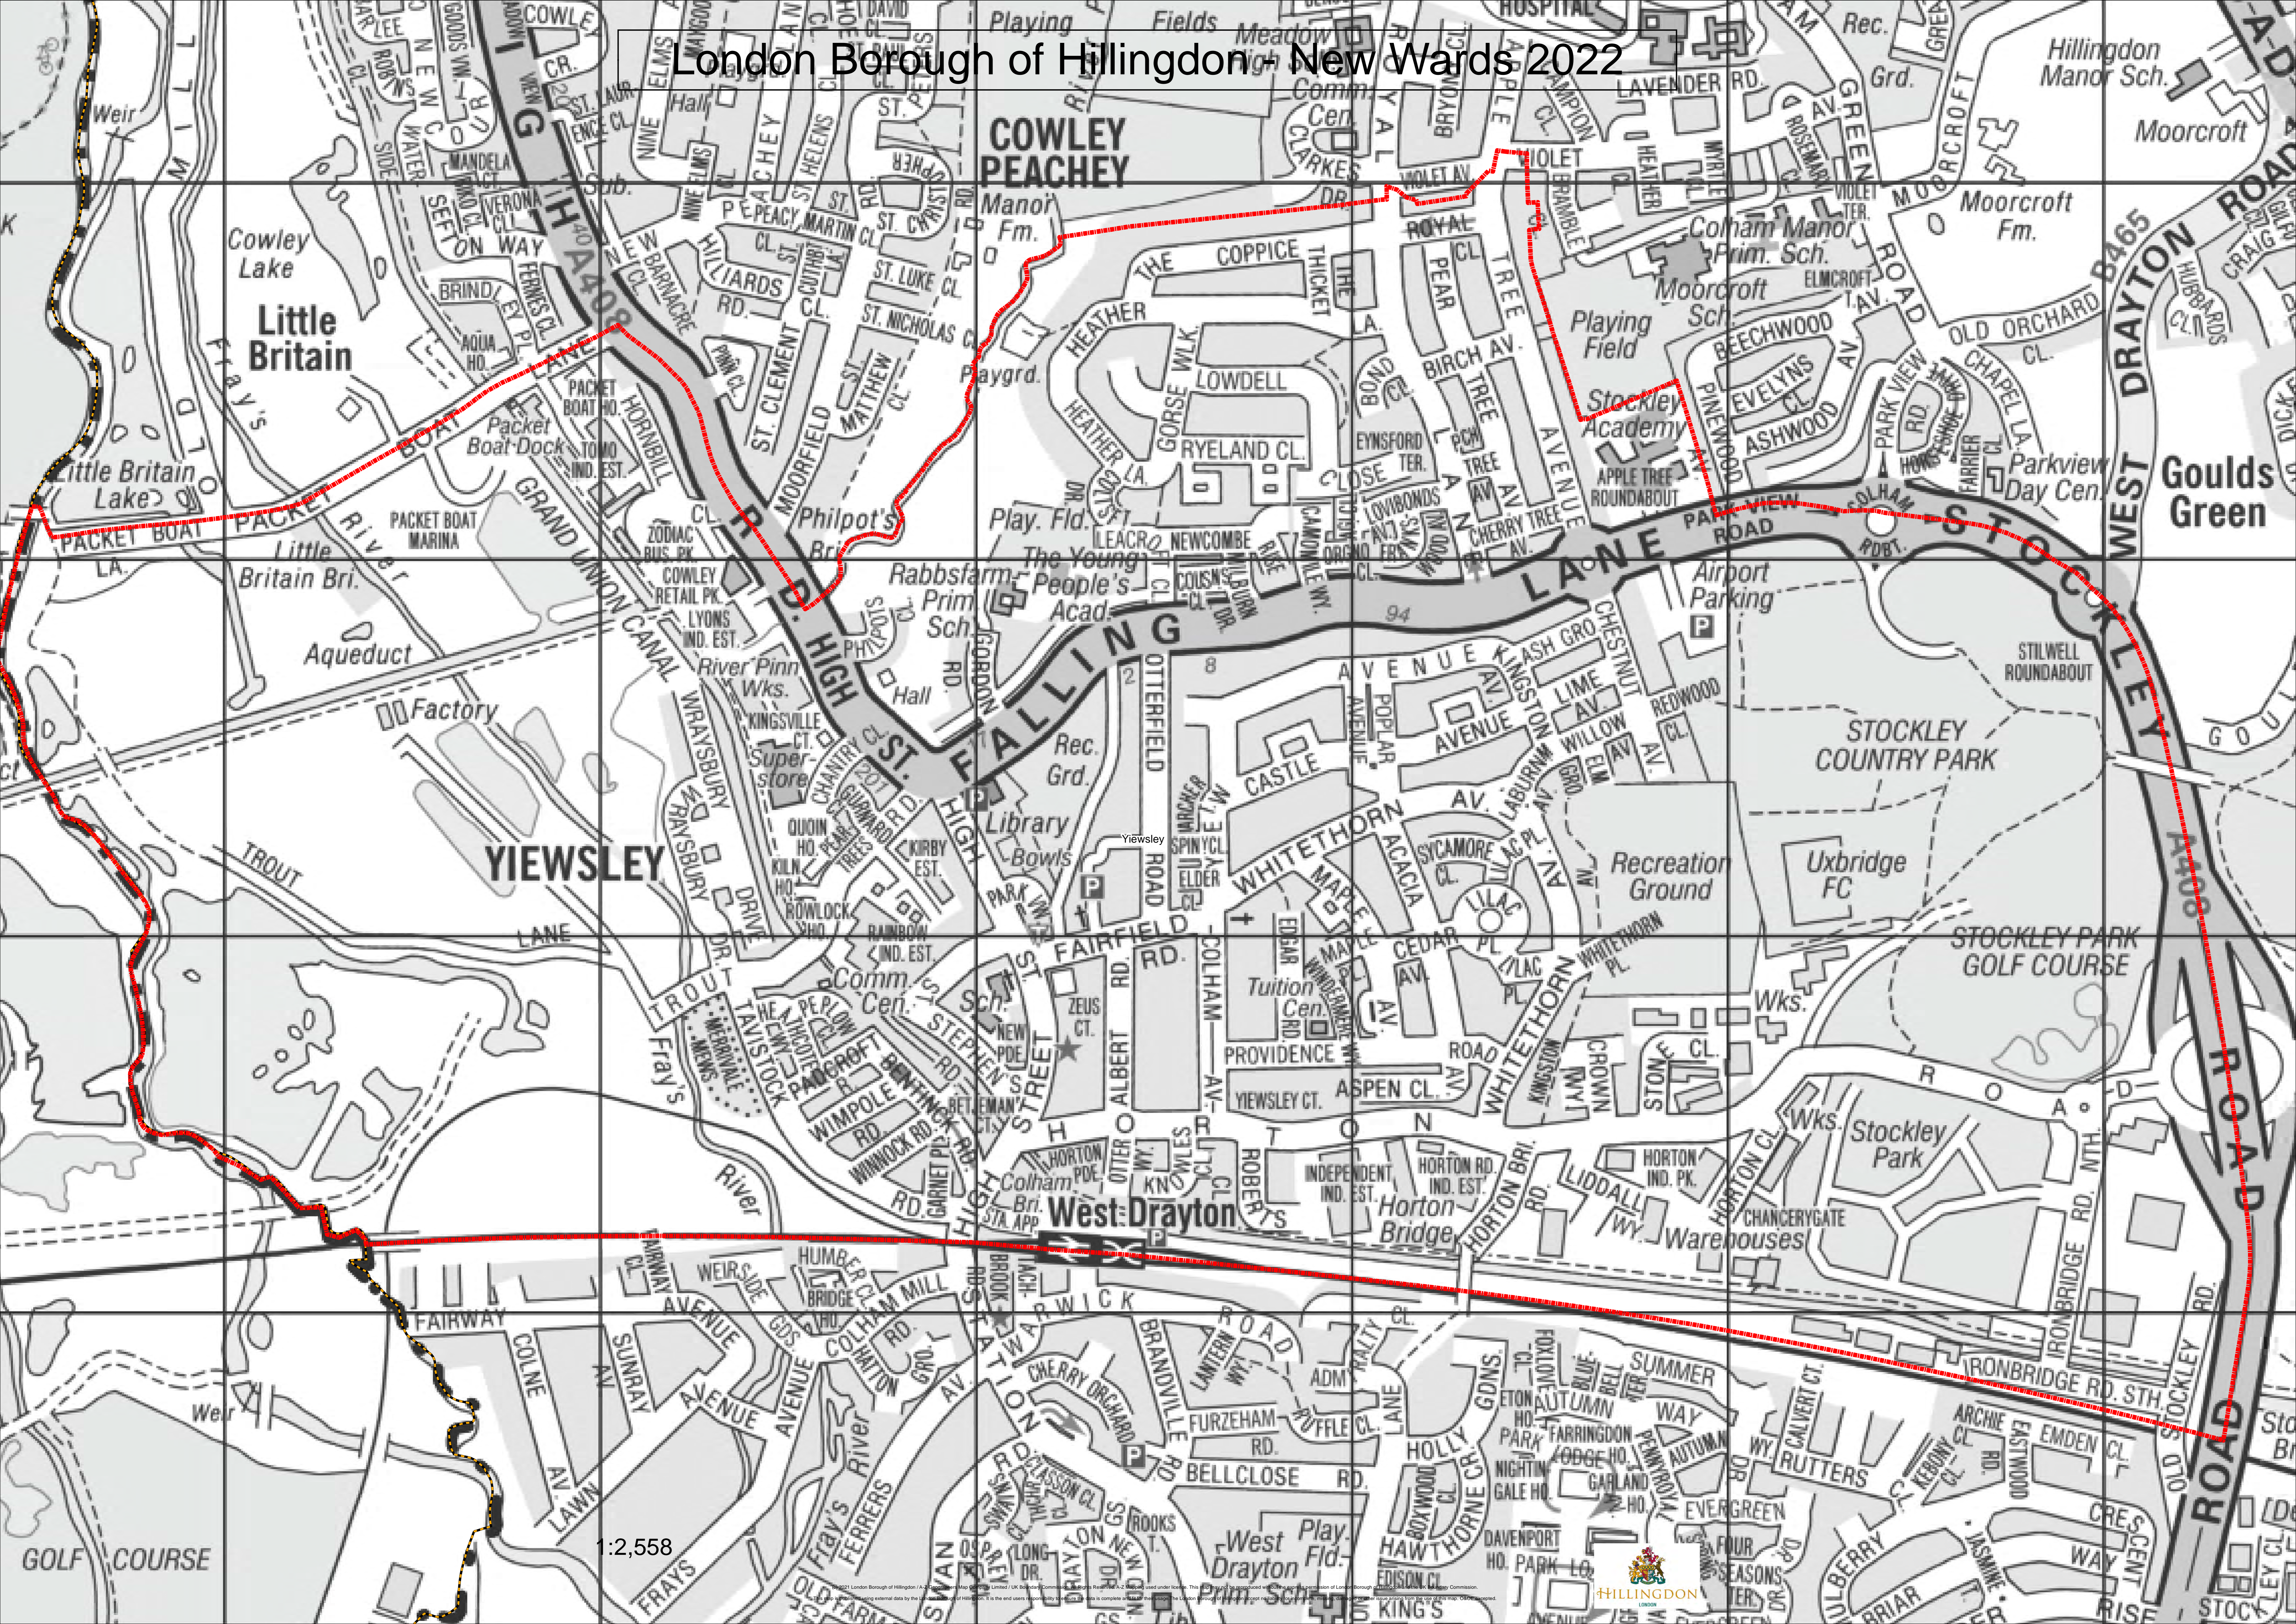

London Borough of Hillingdon - New Wards 2022

1:2,558